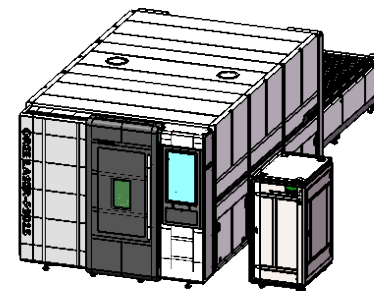

# RBOR-PH

ENCLOSED SHEET LASER CUTTING MACHINE (HIGH SPEED WITH EXCHANGE PLATFORM)

+44 (0) 2380 254 285  
sales@cncrouterandlaser.com  
www.cncrouterandlaser.com