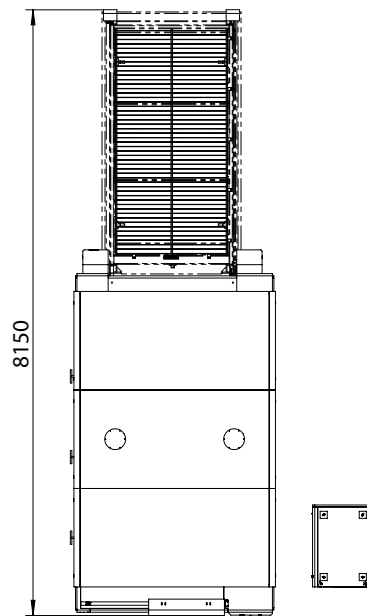

# RBOR-PH

ENCLOSED SHEET LASER CUTTING MACHINE (HIGH SPEED WITH EXCHANGE PLATFORM)

+44 (0) 2380 254 285  
sales@cncrouterandlaser.com  
www.cncrouterandlaser.com