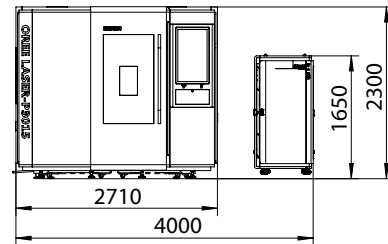

# RBOR-PH

ENCLOSED SHEET LASER CUTTING MACHINE (HIGH SPEED WITH EXCHANGE PLATFORM)

+44 (0) 2380 254 285  
sales@cncrouterandlaser.com  
www.cncrouterandlaser.com