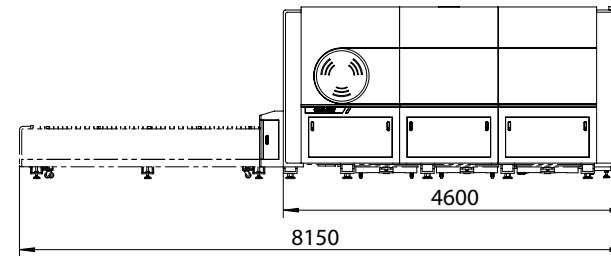

# RBOR-PH

ENCLOSED SHEET LASER CUTTING MACHINE (HIGH SPEED WITH EXCHANGE PLATFORM)

+44 (0) 2380 254 285  
sales@cncrouterandlaser.com  
www.cncrouterandlaser.com